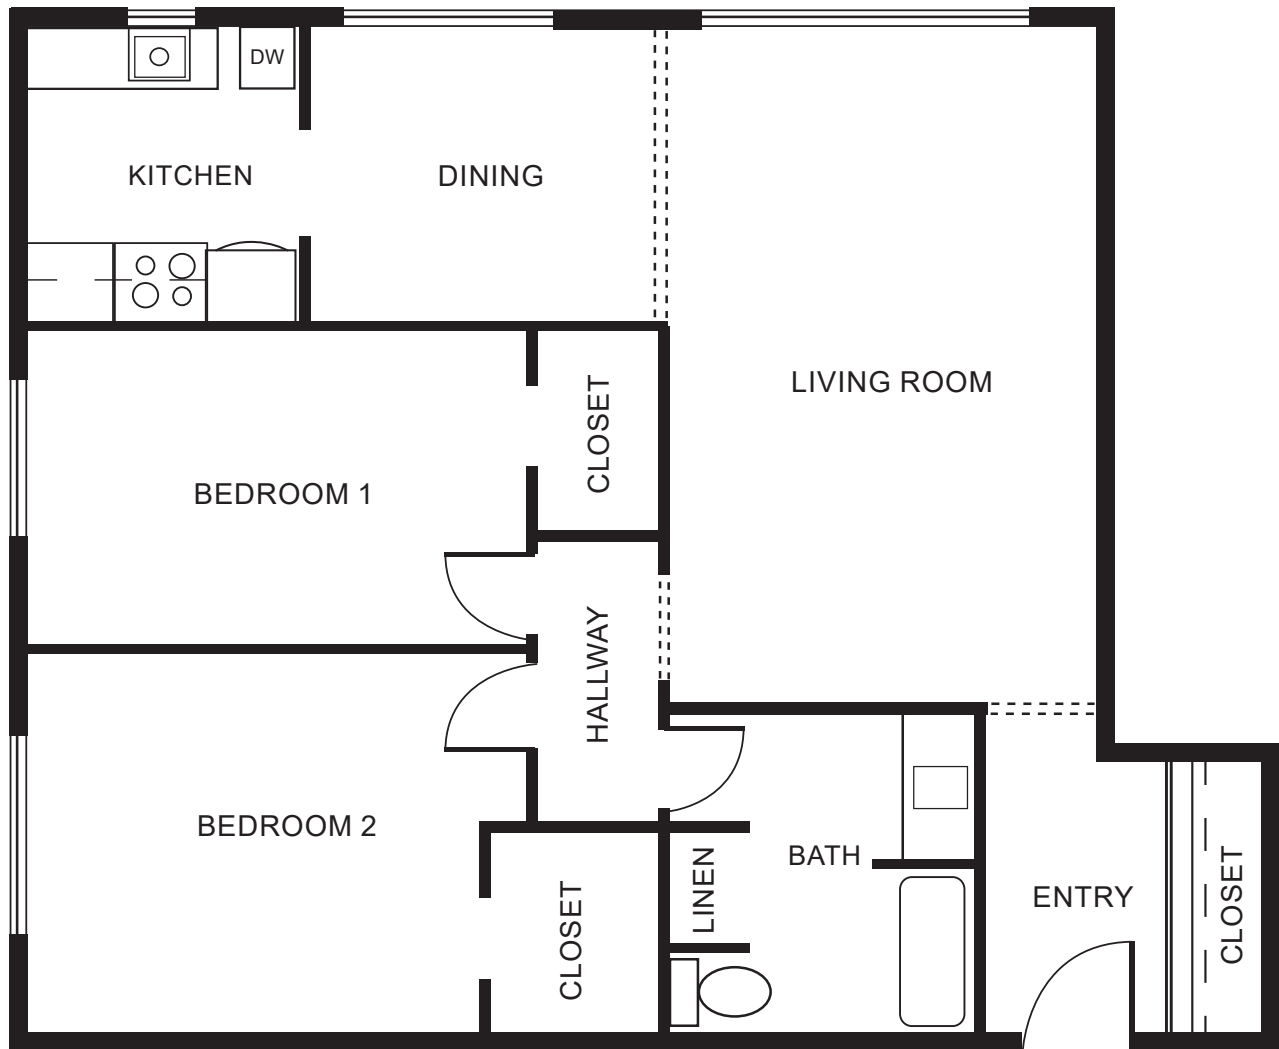

Westwood Apartments

3213 Wetmore Avenue, Everett 98201

2 BEDROOM | 1 BATH | 930 SQUARE FEET

**For more information call,
425.252.0600**