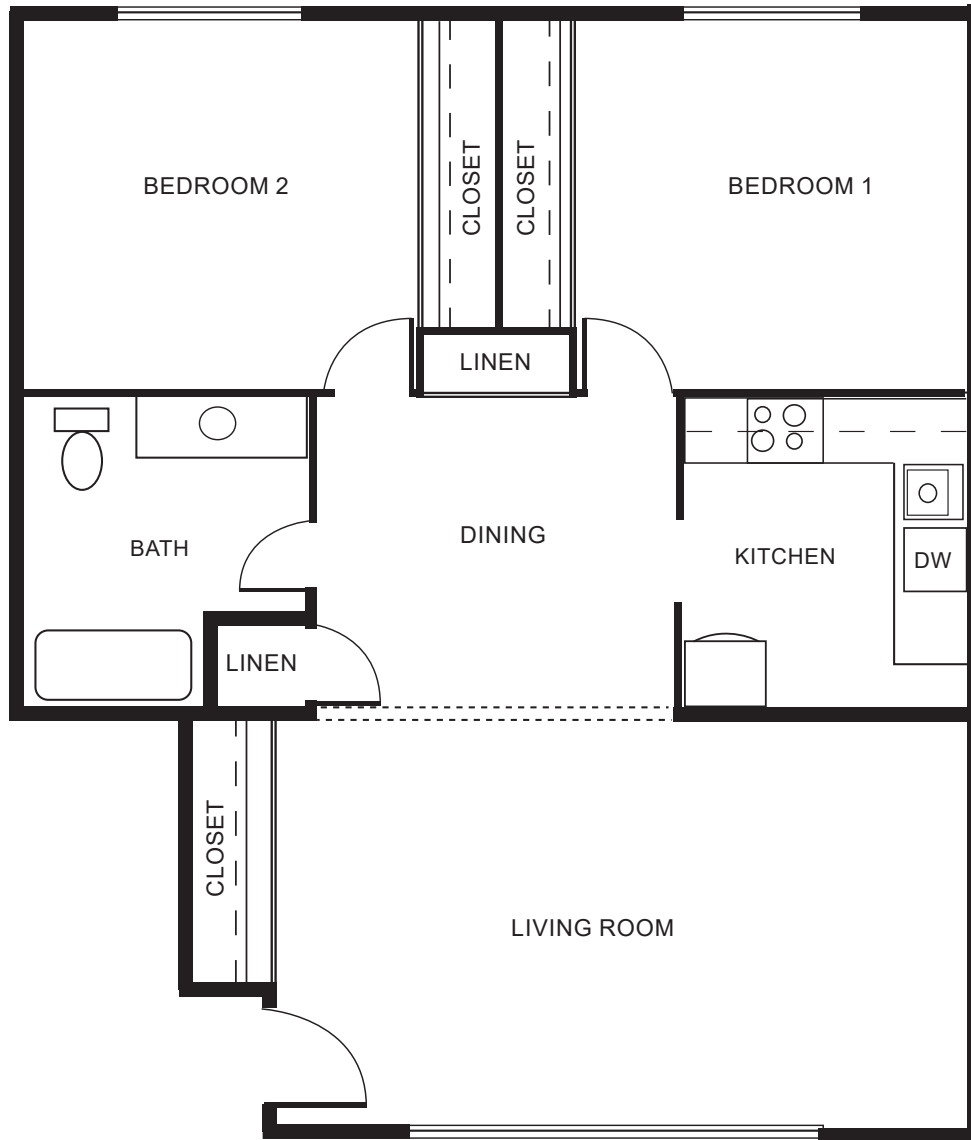

Westwood Apartments

3213 Wetmore Avenue, Everett 98201

2 BEDROOM | 1 BATH | 884 SQUARE FEET

**For more information call,
425.252.0600**