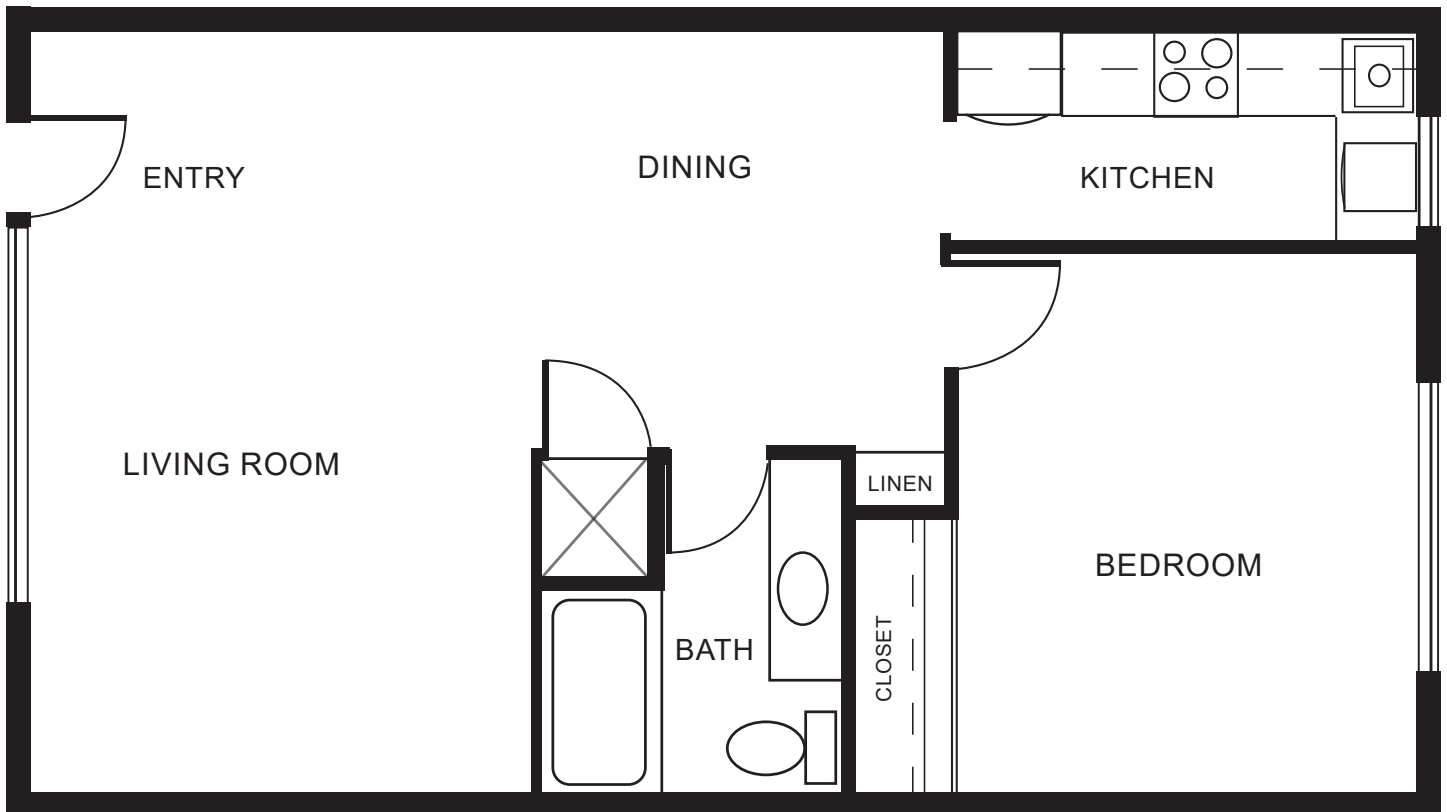

Westwood Apartments

3213 Wetmore Avenue, Everett 98201

1 BEDROOM | 1 BATH | 612 SQUARE FEET

**For more information call,
425.252.0600**