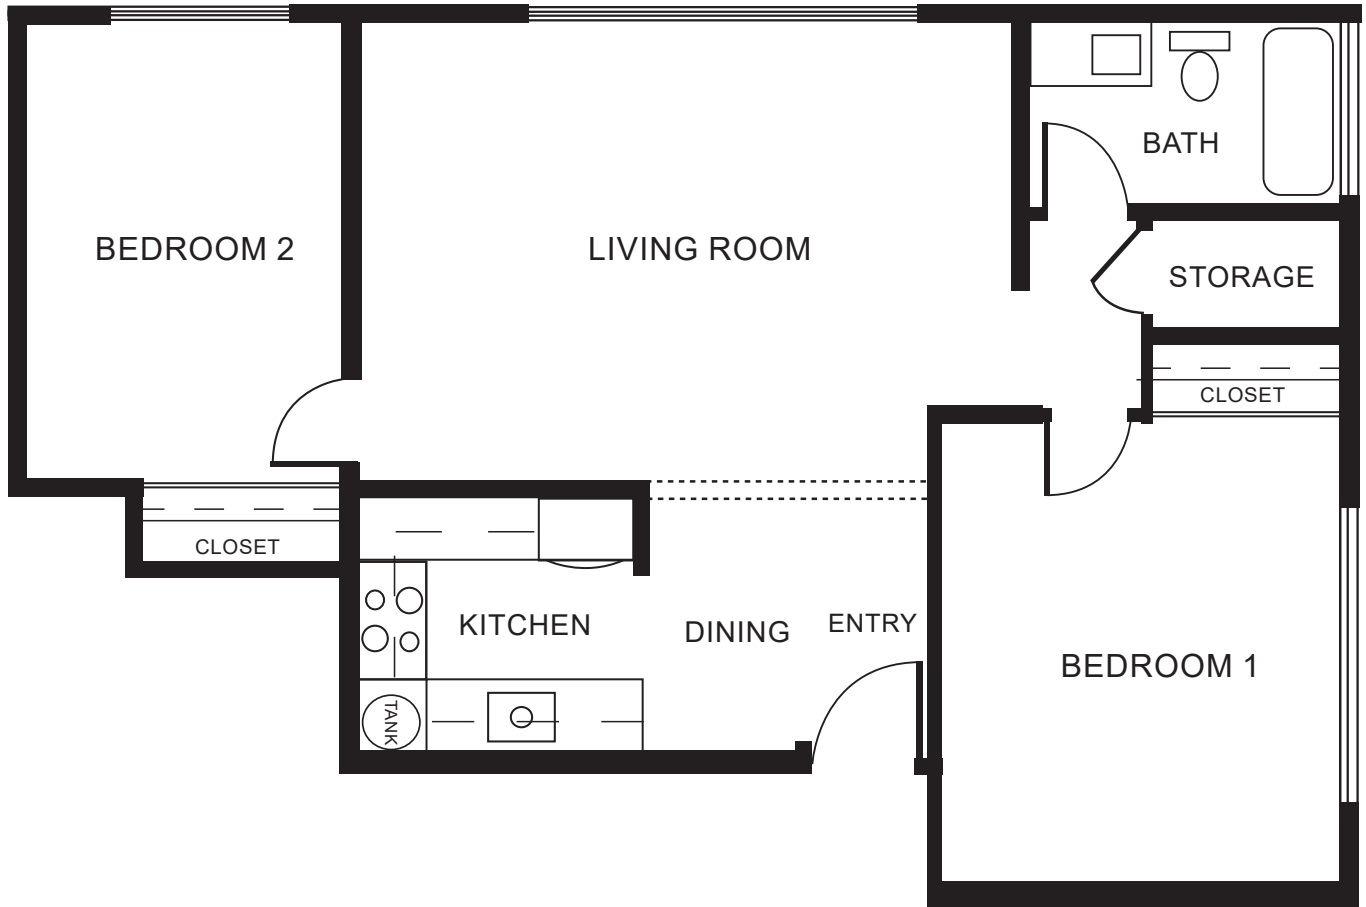

## Valhalla Apartments

3202 Rockefeller Avenue, Everett 98201

**2 BEDROOM | 1 BATH | 764 SQUARE FEET**

**For more information call,**

**425.252.0600**