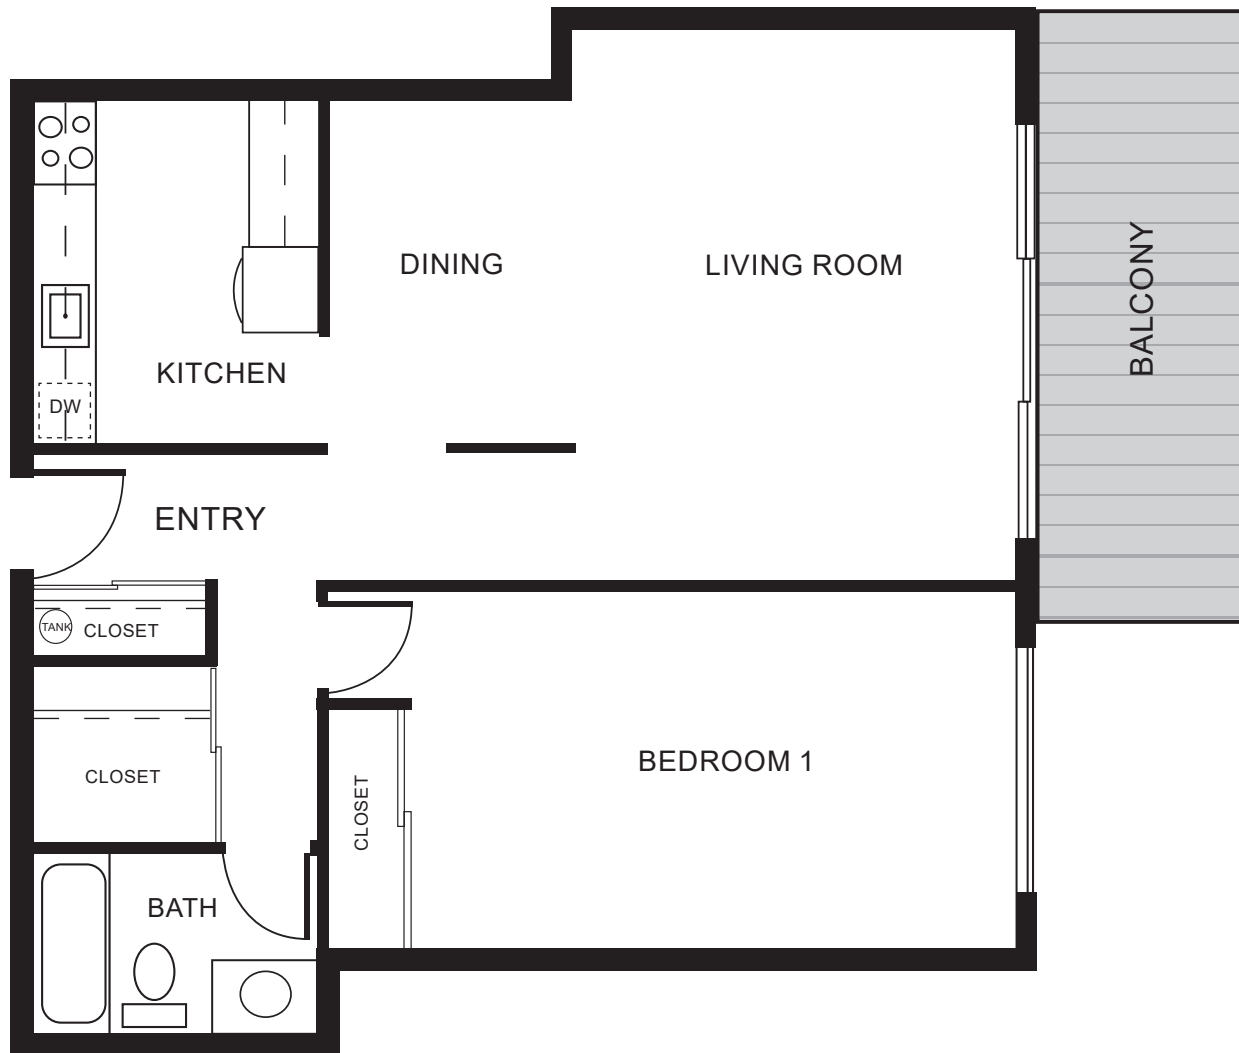

Glacier Vista Apartments

3319 Colby Avenue, Everett 98201

1 BEDROOM | 1 BATH | 841 SQUARE FEET

**For more information call,
425.252.0600**