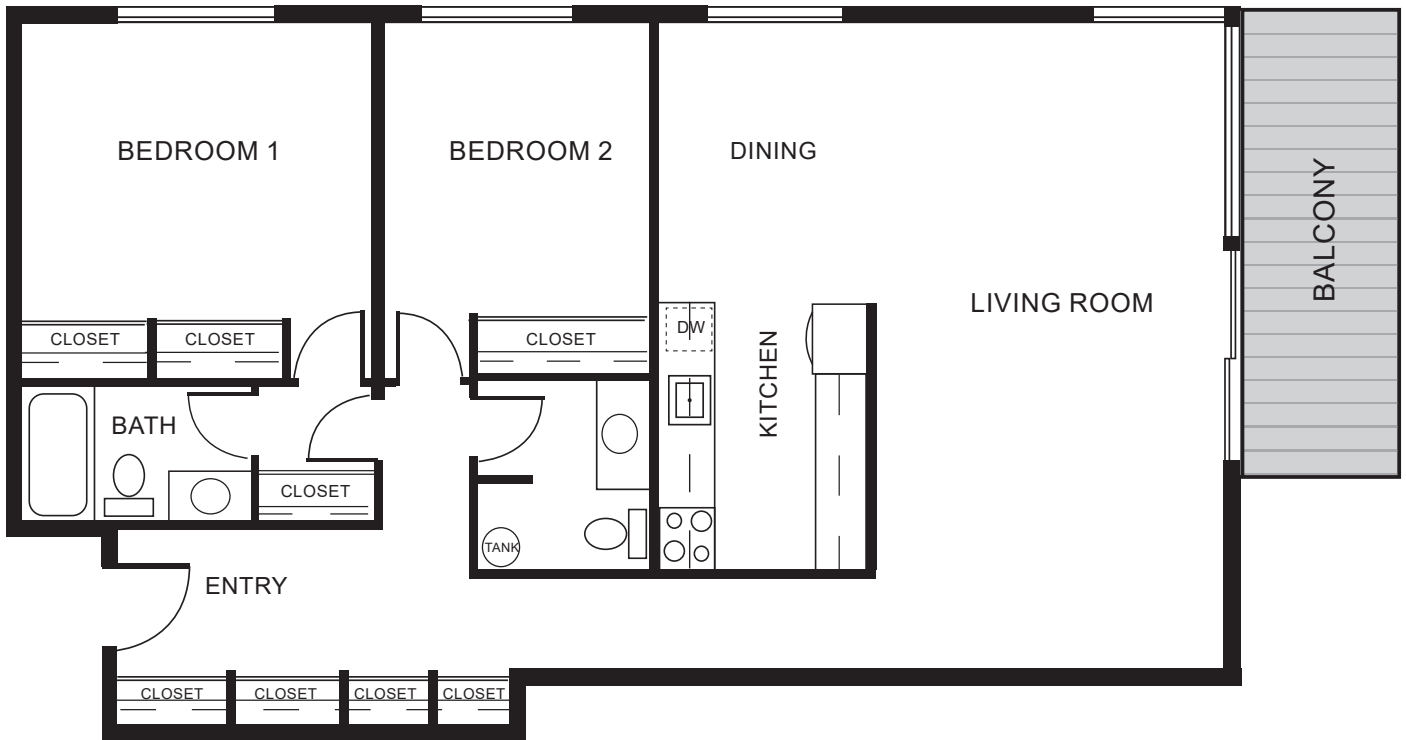

Glacier Vista Apartments

3319 Colby Avenue, Everett 98201

2 BEDROOM | 2 BATH | 1150 SQUARE FEET

**For more information call,
425.252.0600**