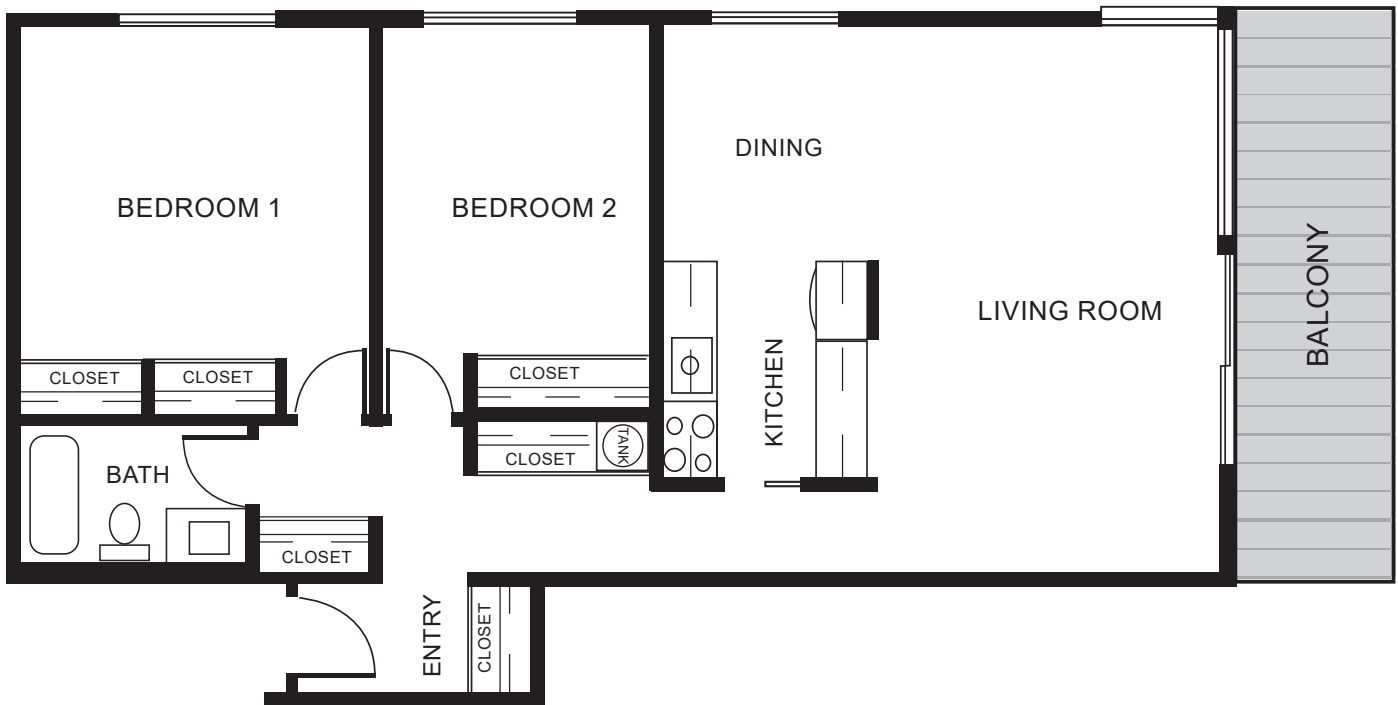

Glacier Vista Apartments

3319 Colby Avenue, Everett 98201

2 BEDROOM | 1 BATH | 1104 SQUARE FEET

**For more information call,
425.252.0600**