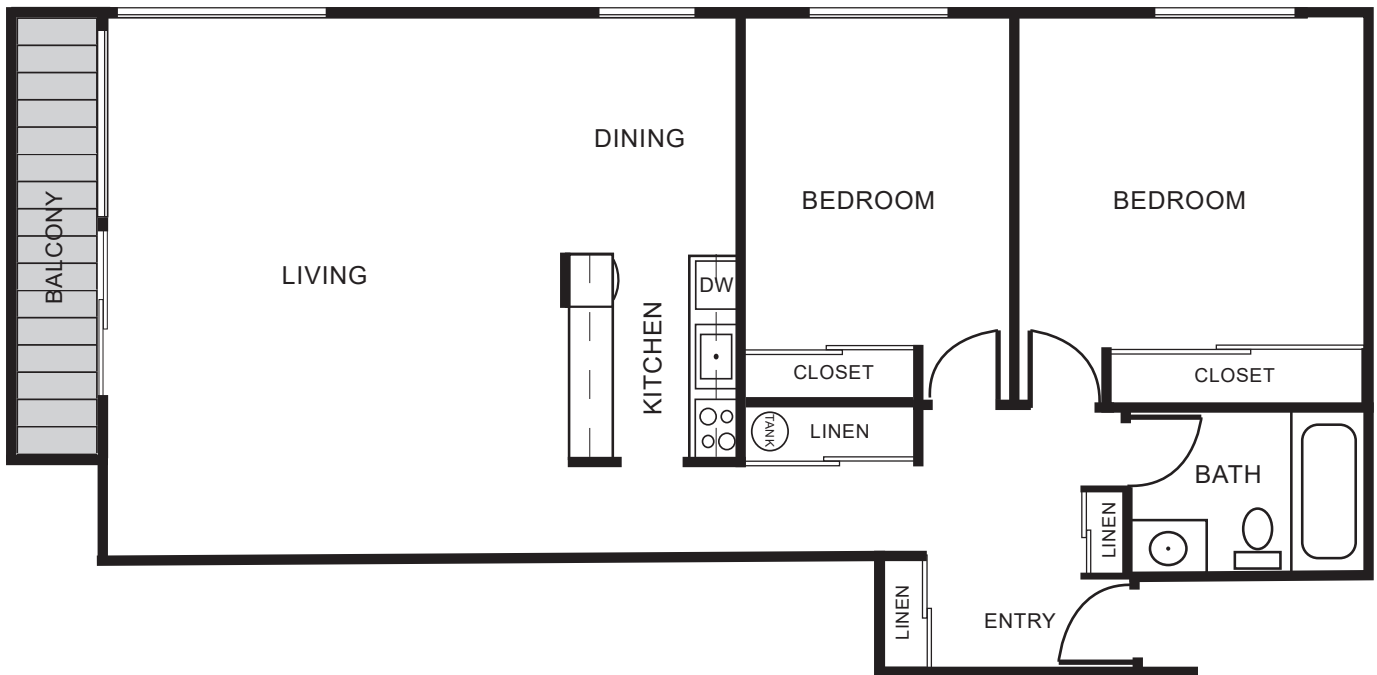

Glacier Vista Apartments

3319 Colby Avenue, Everett 98201

2 BEDROOM | 1 BATH | 1012 SQUARE FEET

**For more information call,
425.252.0600**