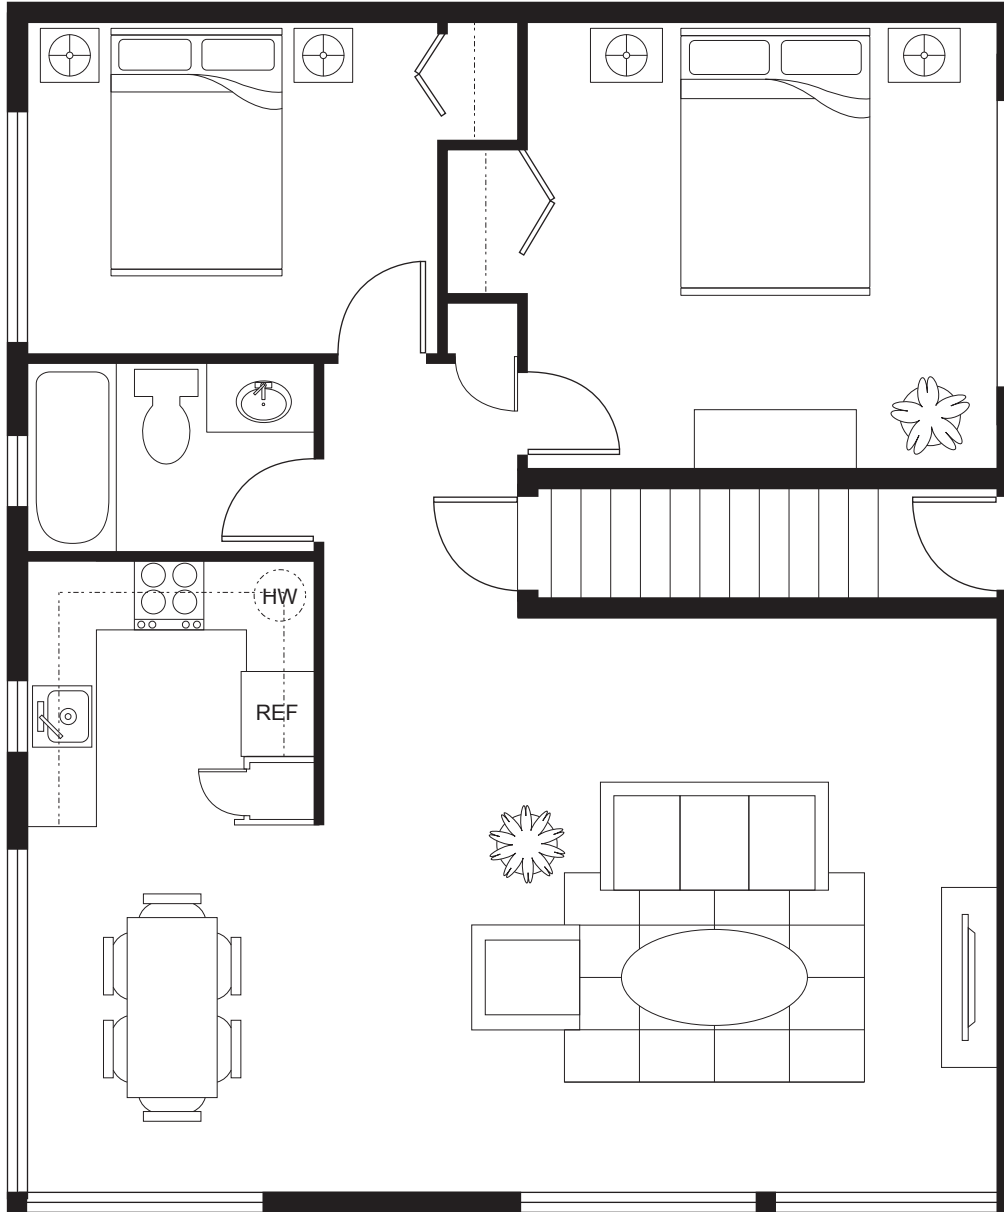

**Residence:** Olympian    **Type:** 1 Bedroom    **Approximate Square Footage:** 644\*

\*All dimensions and sizes are approximate. Scale: 3/16"=1'-0"

**Residence:** Olympian    **Type:** 2 Bedroom    **Approximate Square Footage:** 952\*

\*All dimensions and sizes are approximate. Scale: 3/16"=1'-0"