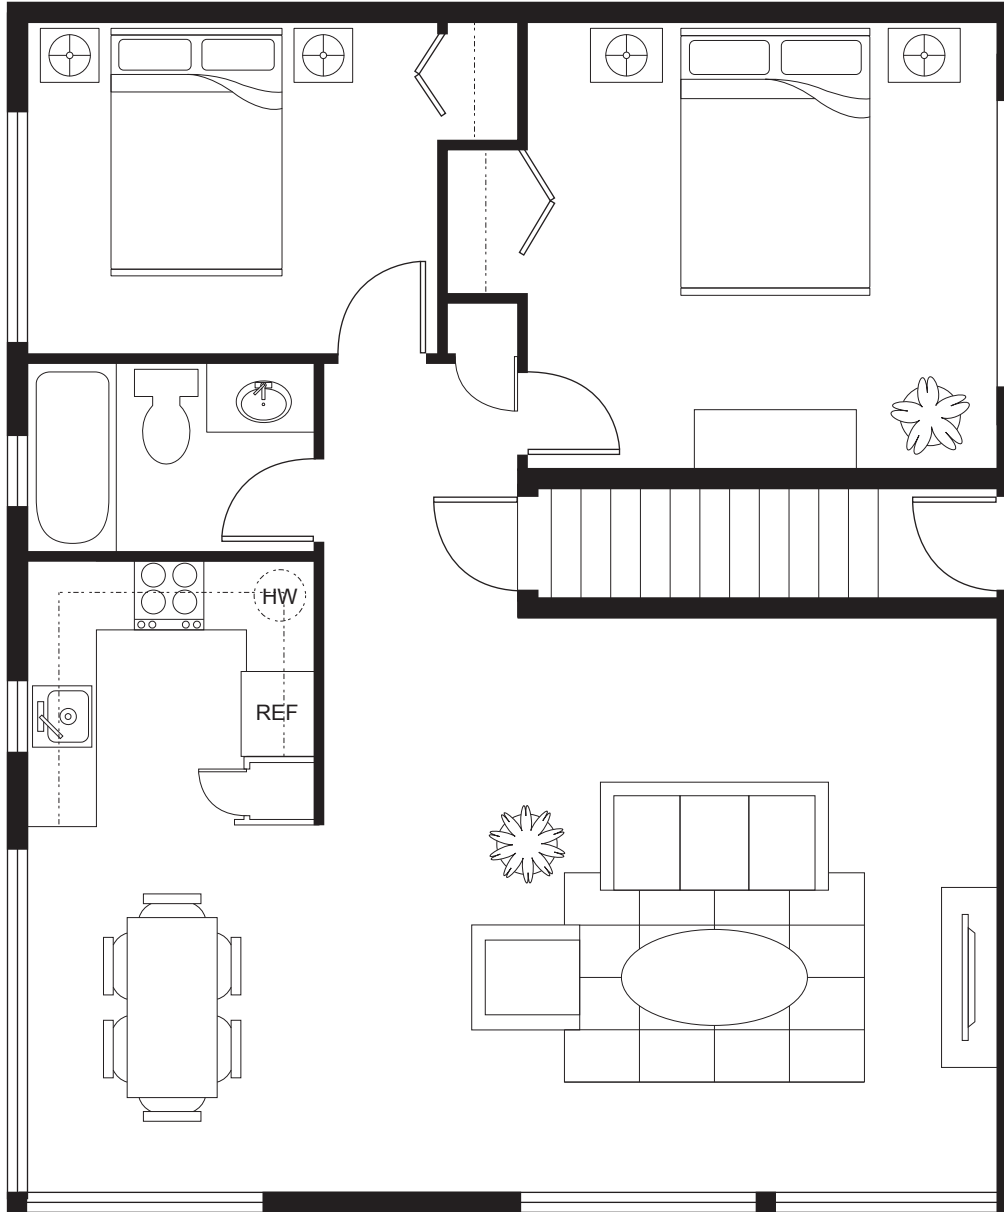

Residence: Olympian **Type:** 1 Bedroom **Approximate Square Footage:** 644*

*All dimensions and sizes are approximate. Scale: 3/16"=1'-0"

Residence: Olympian **Type:** 2 Bedroom **Approximate Square Footage:** 952*

*All dimensions and sizes are approximate. Scale: 3/16"=1'-0"