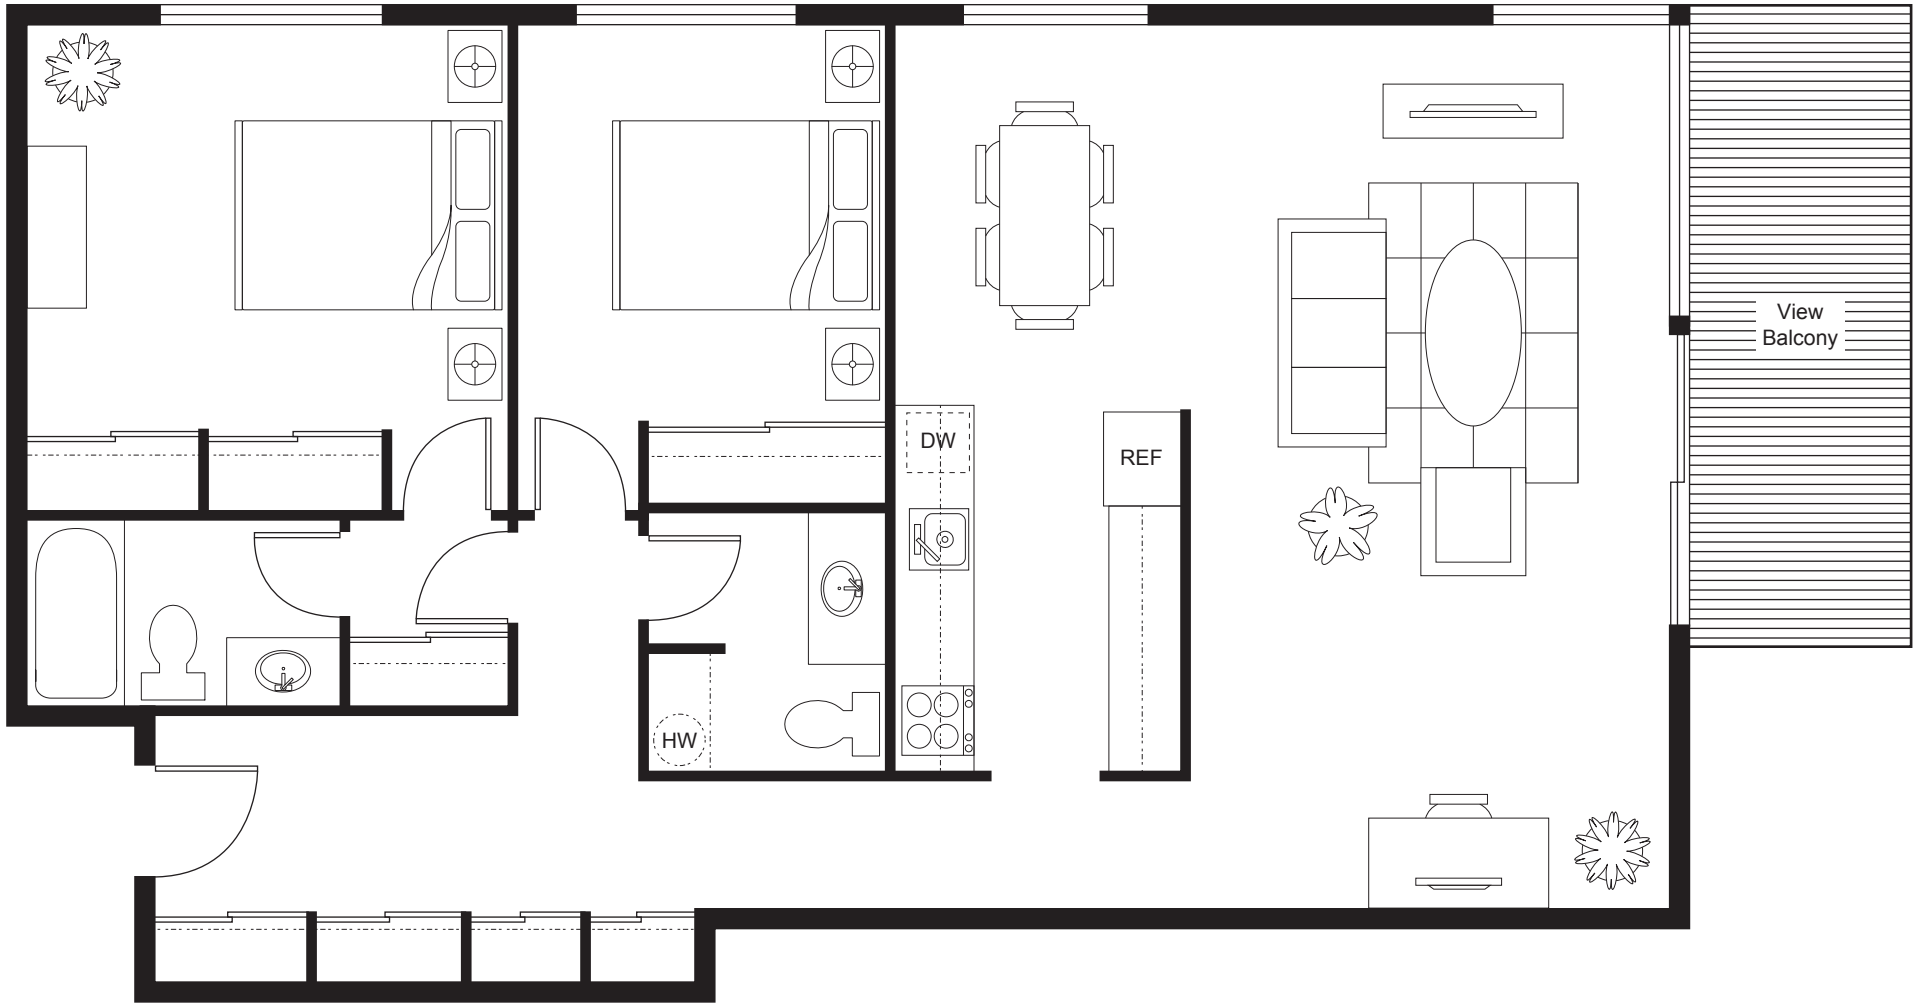

Residence: Glacier Vista **Type:** 1 Bedroom **Approximate Square Footage:** 841* (Balcony: 111)* *All dimensions and sizes are approximate. Scale: 3/16"=1'-0"

Residence: Glacier Vista **Type:** 2 Bedroom **Approximate Square Footage:** 1,150 (Balcony: 111)* *All dimensions and sizes are approximate. Scale: 3/16"=1'-0"